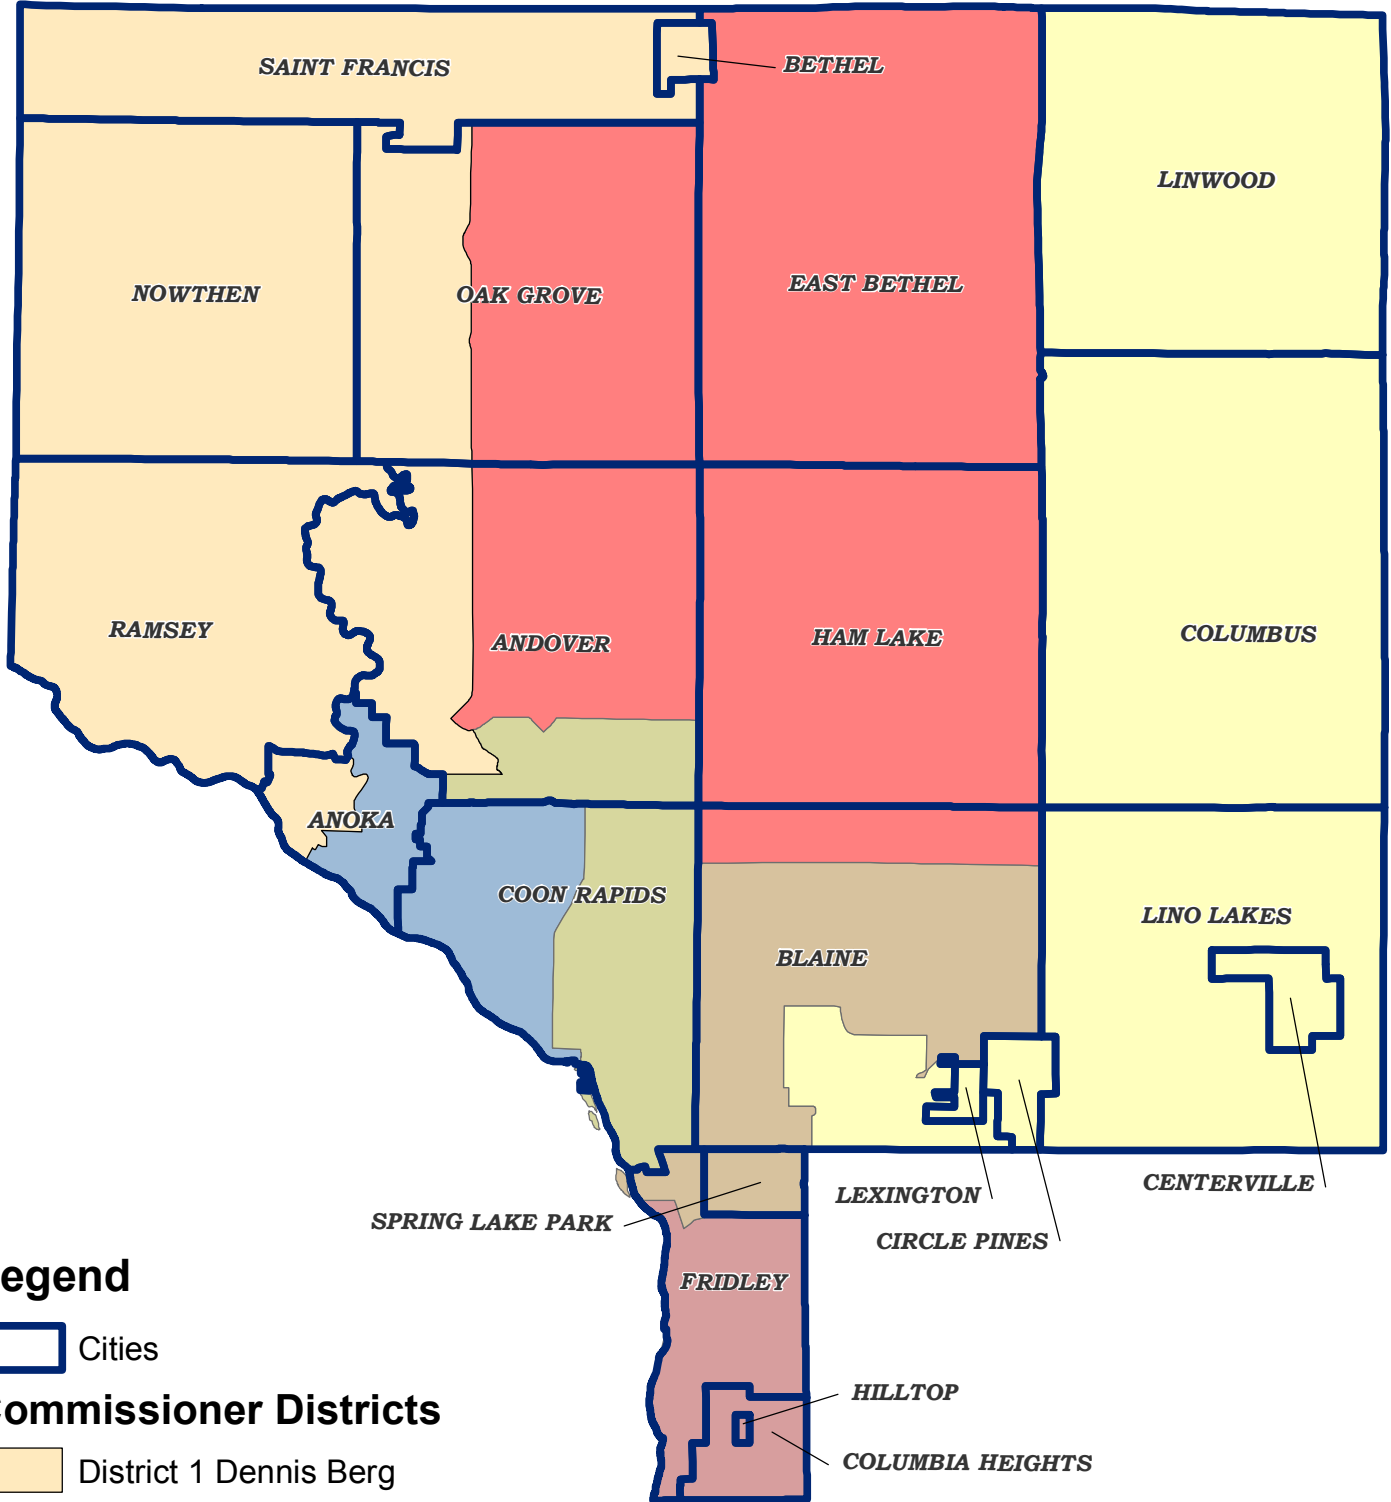

Commissioner Districts

Legend

 Cities

Commissioner Districts

-  District 1 Dennis Berg
-  District 2 Dick Lang
-  District 3 Robyn West
-  District 4 Jim Kordiak
-  District 5 Scott LeDoux
-  District 6 Rhonda Sivarajah
-  District 7 Dan Erhart